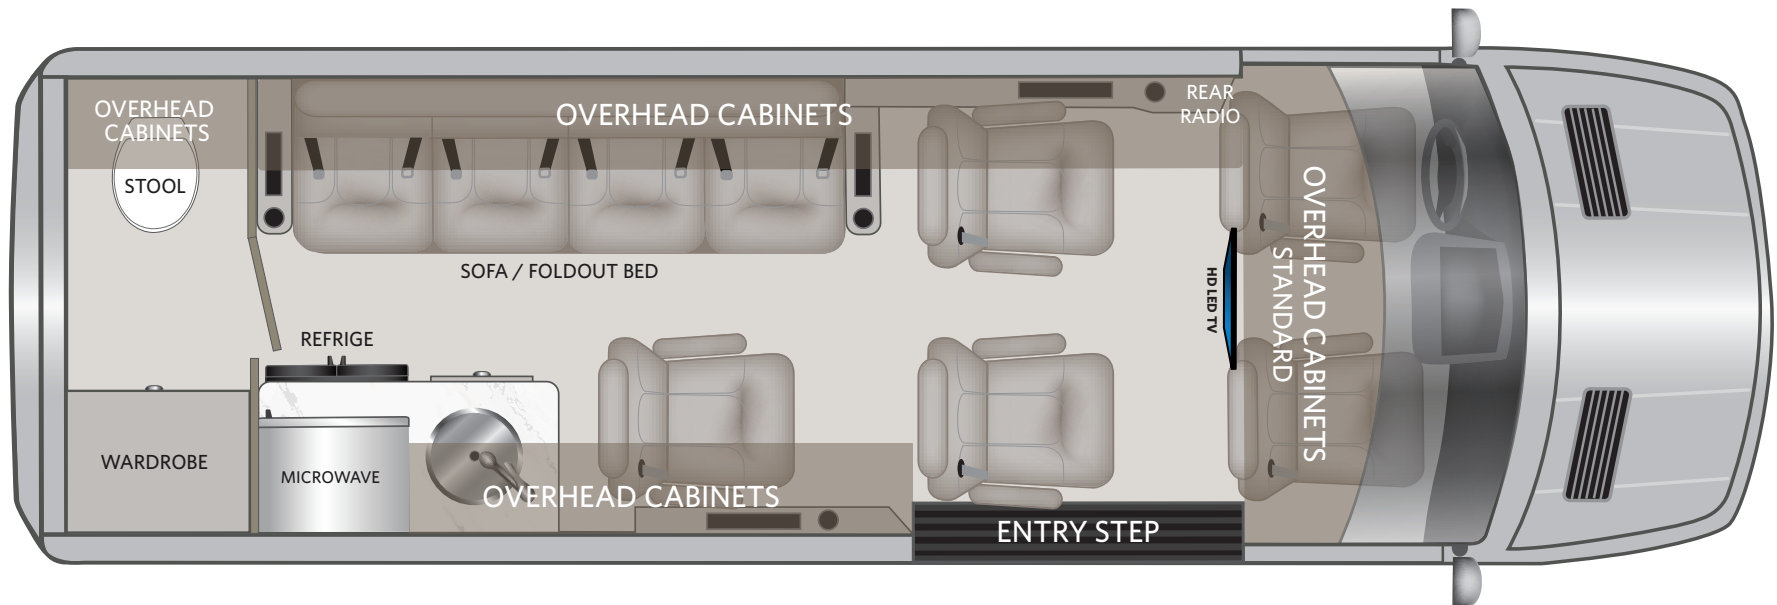

# PATRIOT CRUISER

CLASS B DIESEL | MODEL YEAR 2022

## S5

### S5 OPTIONS

SEAT HEAT & MASSAGE FOR ALL CAPTAINS CHAIRS

THIRD ROW POWER LEG LIFTS

3 FOLDING LAP TABLES

APPLE TV & WIRELESS INTERNET ROUTER

MAYBACH CEILING BACKLIT PANEL

TV IN BATH DOOR

4 CAMERA VIEWING SYSTEM