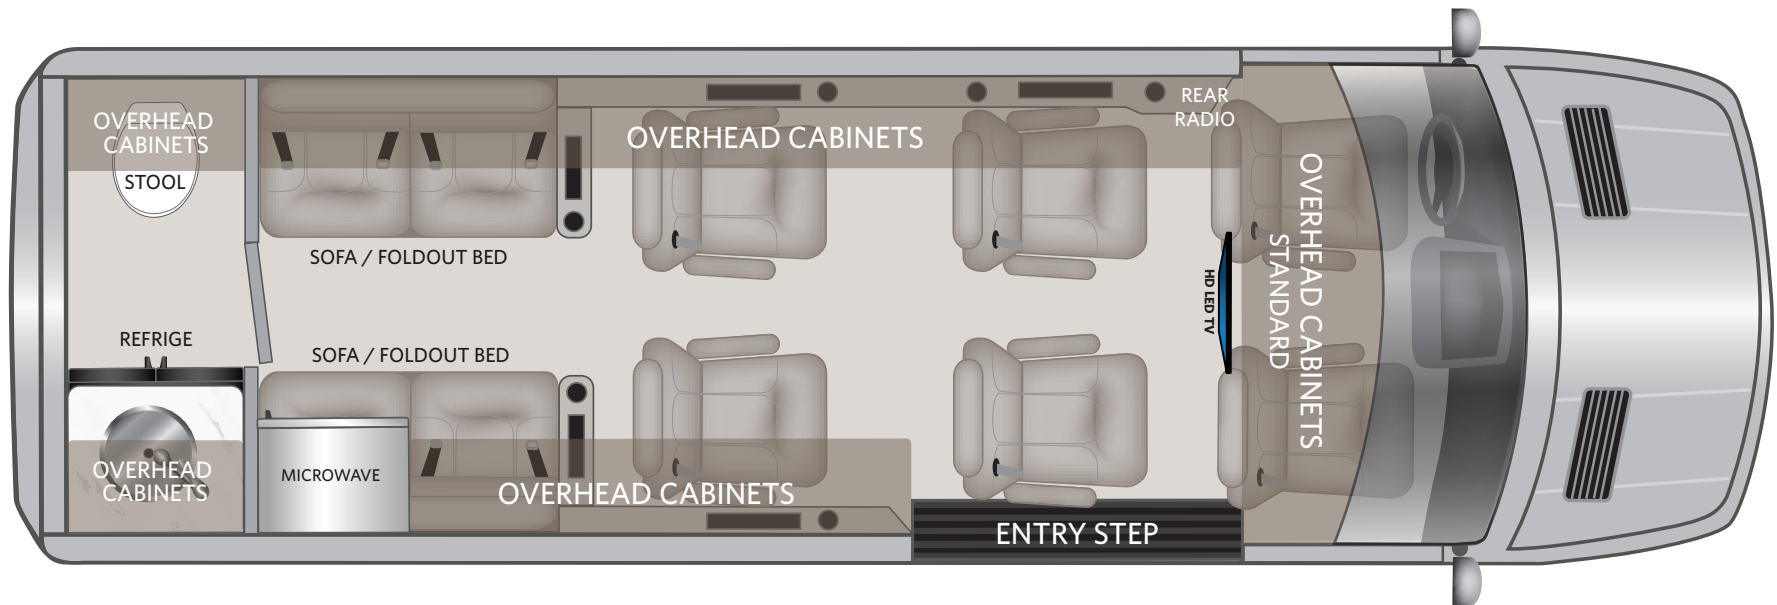

PATRIOT CRUISER

CLASS B DIESEL | MODEL YEAR 2022

D6

D6 OPTIONS

SEAT HEAT & MASSAGE FOR ALL CAPTAINS CHAIRS

THIRD ROW POWER LEG LIFTS

3 FOLDING LAP TABLES

APPLE TV & WIRELESS INTERNET ROUTER

MAYBACH CEILING BACKLIT PANEL

TV IN BATH DOOR

4 CAMERA VIEWING SYSTEM

NEW - FRONT SPOILER W/LIGHTS

AIR RIDE SUSPENSION

100 AMP HR. LITHIUM BATTERY W/BMS