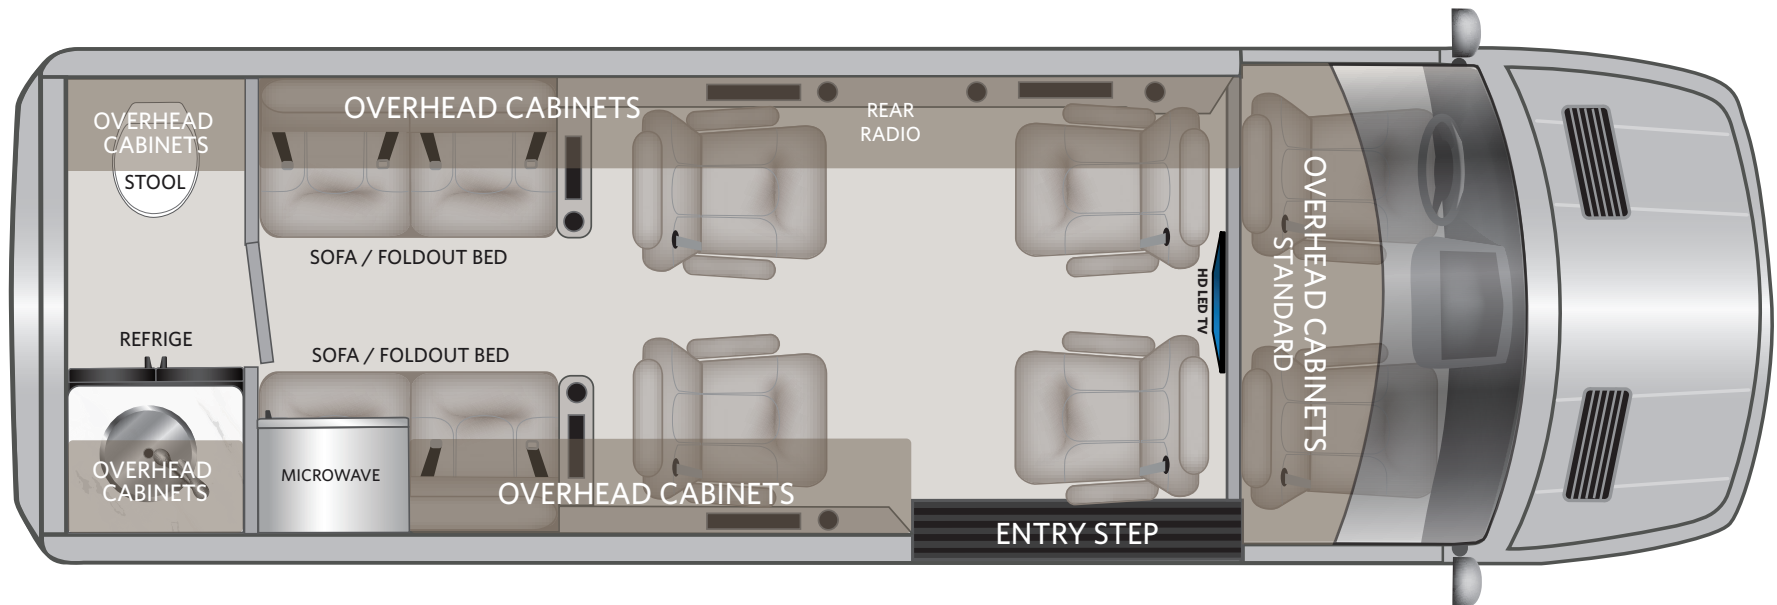

PATRIOT CRUISER

CLASS B DIESEL | MODEL YEAR 2022

D6-ARCH PARTITION

D6 OPTIONS

SEAT HEAT & MASSAGE FOR ALL CAPTAINS CHAIRS

THIRD ROW POWER LEG LIFTS

3 FOLDING LAP TABLES

APPLE TV & WIRELESS INTERNET ROUTER

MAYBACH CEILING BACKLIT PANEL

TV IN BATH DOOR

4 CAMERA VIEWING SYSTEM

NEW - FRONT SPOILER W/LIGHTS

AIR RIDE SUSPENSION

100 AMP HR. LITHIUM BATTERY W/BMS