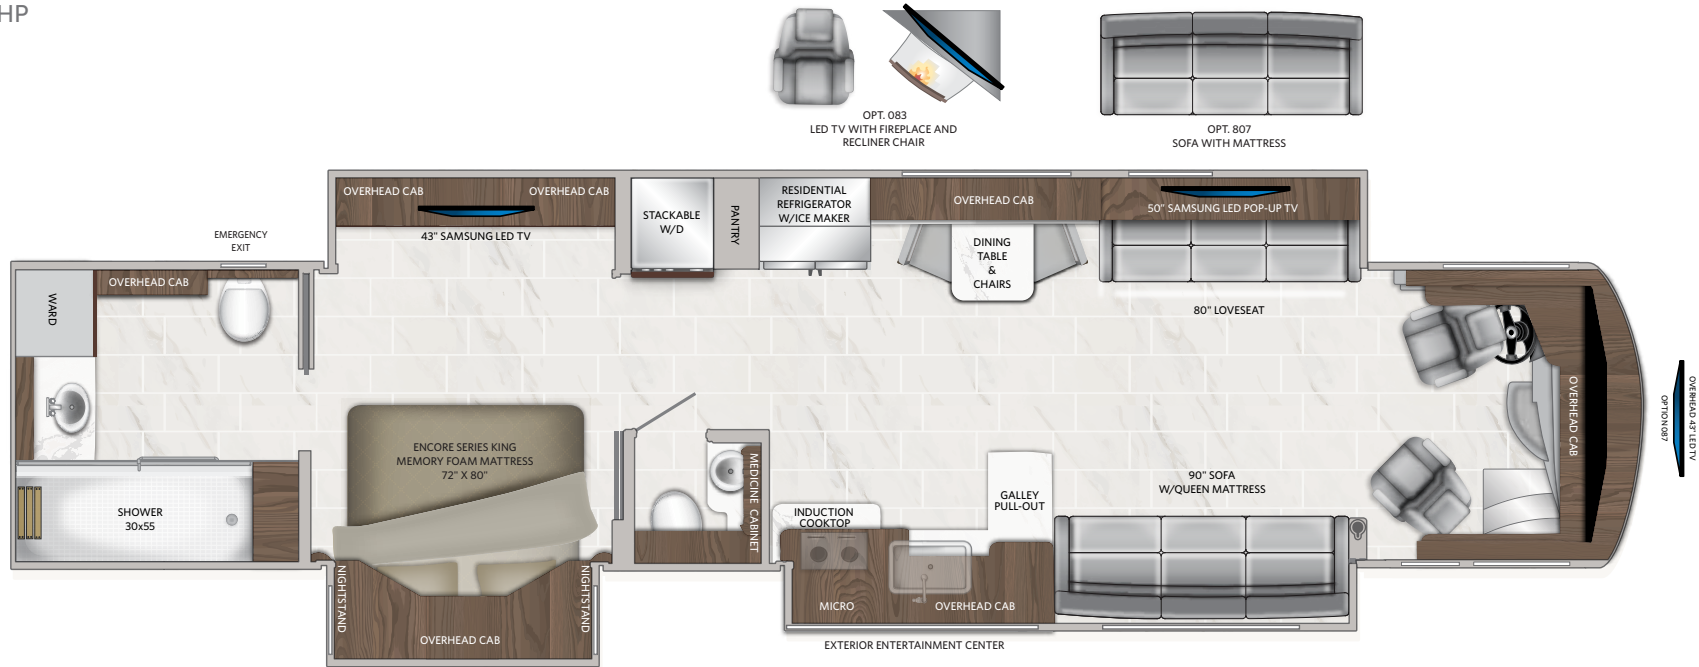

45A
605HP

AMERICAN DREAM
CLASS A DIESEL | MODEL YEAR 2022

LIBERTY BRIDGE® CHASSIS
Cummins® L9, 450HP
1250 lb/ft Torque
Hitch Rating: 15,000#
Allison 3000 Series Transmission, 6-Speed

OPT. 107
DISHWASHER

OPT. 209
MOTION POWER LOUNGE

45A OPTIONS

083	TV W/FIREPLACE AND RECLINER	111	EXTERIOR FREEZER	563	TECHNOLOGY PACKAGE (JBL® Audio System, WiFi Ranger, Cell Booster, 265W Solar Panel)
087	FRONT OVERHEAD LED 43" TV	209	MOTION POWER LOUNGE Zero Proximity and Power Headrest (APEX)	807	SOFA BED W/MATTRESS
095	SATELLITE DISH WINEGARD IN-MOTION	256	ROOF MOUNT PATIO AWNING 2ND DOOR SIDE	965	1ST BAY 90" SLIDE-OUT TRAY
101	SATELLITE DISH TRAV'LER DISH NETWORK	297	LITHIUM BATTERY PACKAGE	967	2ND FULL BAY 90" SLIDE-OUT TRAY
102	SATELLITE DISH TRAV'LER DIRECT TV	560	VIP DELIVERY	968	2ND FULL BAY 36"/54" SLIDE-OUT TRAY
107	DISHWASHER				