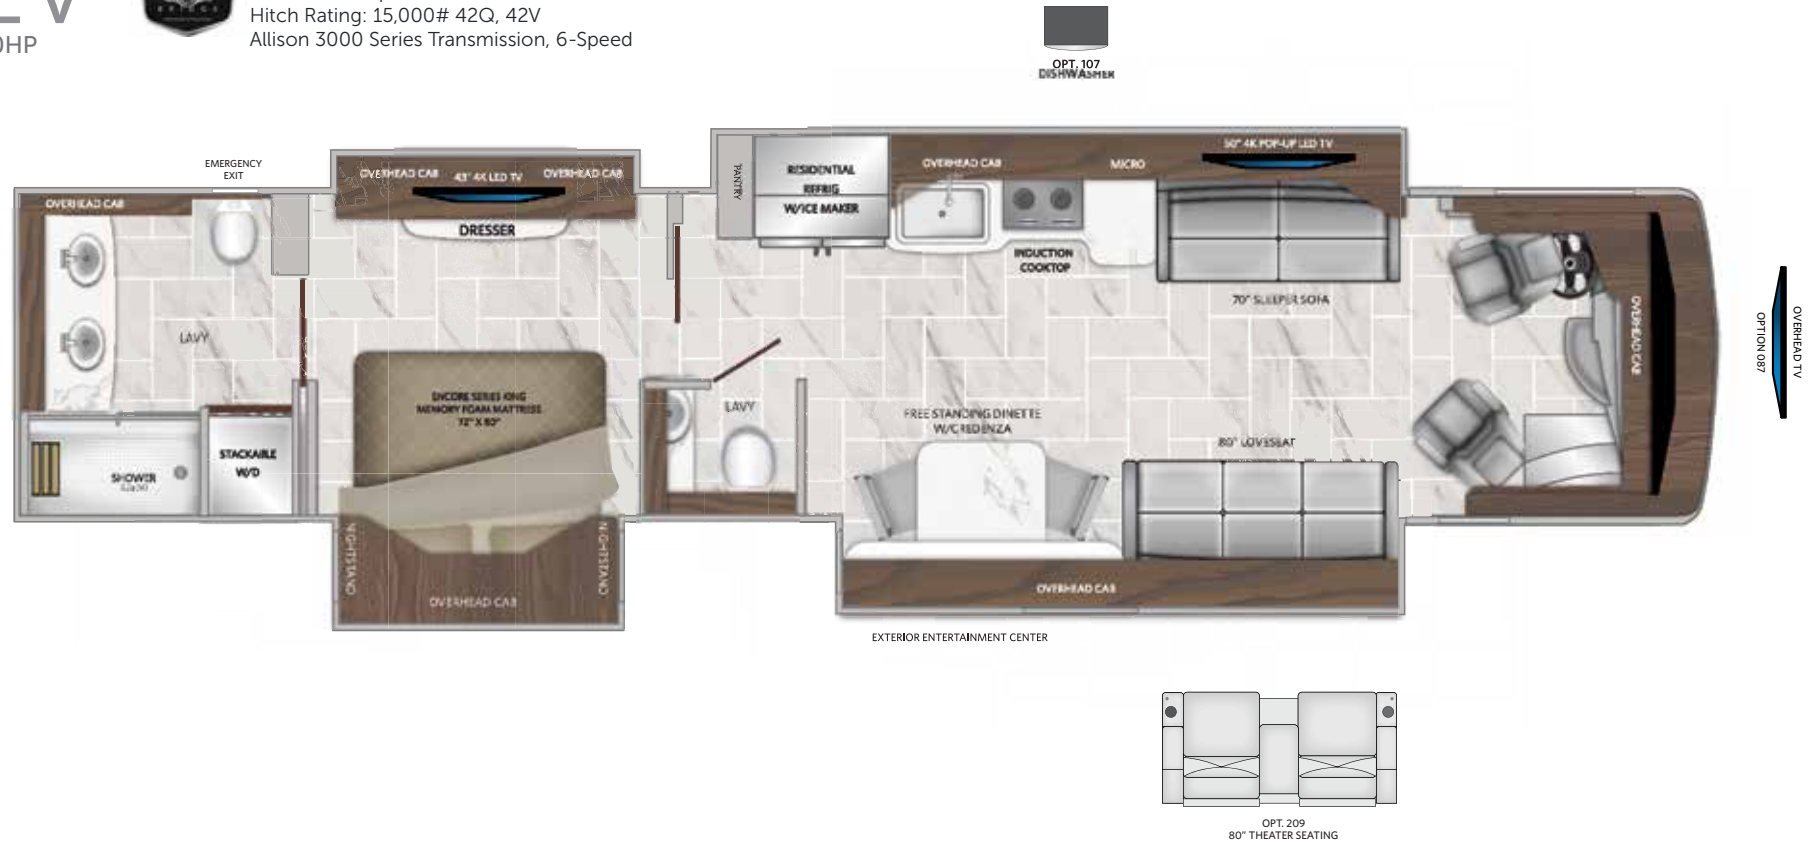

AMERICAN TRADITION

CLASS A DIESEL | MODEL YEAR 2022

42V
450HP

LIBERTY BRIDGE® CHASSIS
Cummins® L9, 450HP
1250 lb/ft Torque
Hitch Rating: 15,000# 42Q, 42V
Allison 3000 Series Transmission, 6-Speed

42V OPTIONS

042	STAINLESS EXTERIOR TRIM (8-INCH)	111	EXTERIOR FREEZER	563	TECHNOLOGY PACKAGE (JBL® Audio System, WiFi Ranger, Cell Booster, 265W Solar Panel)
087	FRONT OVERHEAD LED 43" TV	209	THEATER SEATING	965	1ST FULL BAY 90" SLIDE-OUT TRAY
095	SATELLITE WINEGARD IN-MOTION	256	ROOF MOUNT PATIO AWNING 2ND DOOR SIDE	967	2ND FULL BAY 90" SLIDE-OUT TRAY
101	SATELLITE DISH TRAV'LER DISH NETWORK	292	AGM BATTERY PACKAGE	968	2ND FULL BAY 36"/54" SLIDE-OUT TRAY
102	SATELLITE DISH TRAV'LER DIRECT TV	297	LITHIUM BATTERY PACKAGE		
107	DISHWASHER	560	VIP DELIVERY		