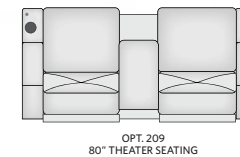

# AMERICAN DREAM

CLASS A DIESEL | MODEL YEAR 2022

42V  
450HP

LIBERTY BRIDGE® CHASSIS  
Cummins® L9, 450HP  
1250 lb/ft Torque  
Hitch Rating: 15,000#  
Allison 3000 Series Transmission, 6-Speed