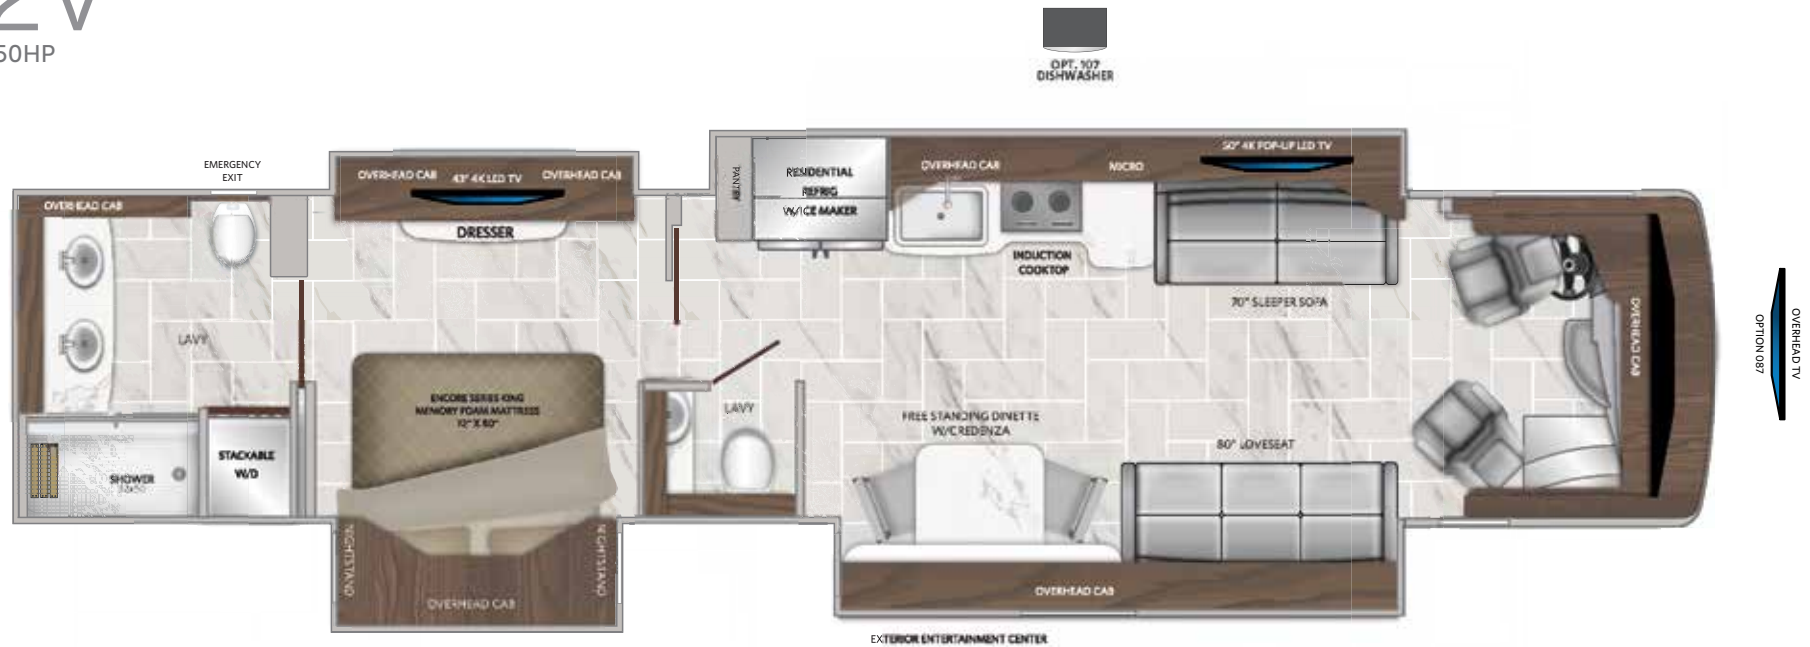

# AMERICAN DREAM

CLASS A DIESEL | MODEL YEAR 2022

42V  
450HP

LIBERTY BRIDGE® CHASSIS  
Cummins® L9, 450HP  
1250 lb/ft Torque  
Hitch Rating: 15,000#  
Allison 3000 Series Transmission, 6-Speed

## 42V OPTIONS

|     |                                      |     |   |     |  |
|-----|--------------------------------------|-----|---|-----|--|
| 087 | FRONT OVERHEAD LED 43" TV            | 111 | EXTERIOR FREEZER  | 563 | TECHNOLOGY PACKAGE<br>(JBL® Audio System, WiFi Ranger, Cell Booster, 265W Solar Panel) |
| 095 | SATELLITE WINEGARD IN-MOTION         | 209 | MOTION POWER LOUNGE<br>Zero Proximity and Power Headrest (APEX) | 965 | 1ST BAY 90" SLIDE-OUT TRAY   |
| 101 | SATELLITE DISH TRAV'LER DISH NETWORK | 256 | ROOF MOUNT PATIO AWNING 2ND DOOR SIDE                           | 967 | 2ND FULL BAY 90" SLIDE-OUT TRAY  |
| 102 | SATELLITE DISH TRAV'LER DIRECT TV    | 297 | LITHIUM BATTERY PACKAGE   | 968 | 2ND FULL BAY 36" / 54" SLIDE-OUT TRAY  |
| 107 | DISHWASHER                           | 560 | VIP DELIVERY  |     |  |