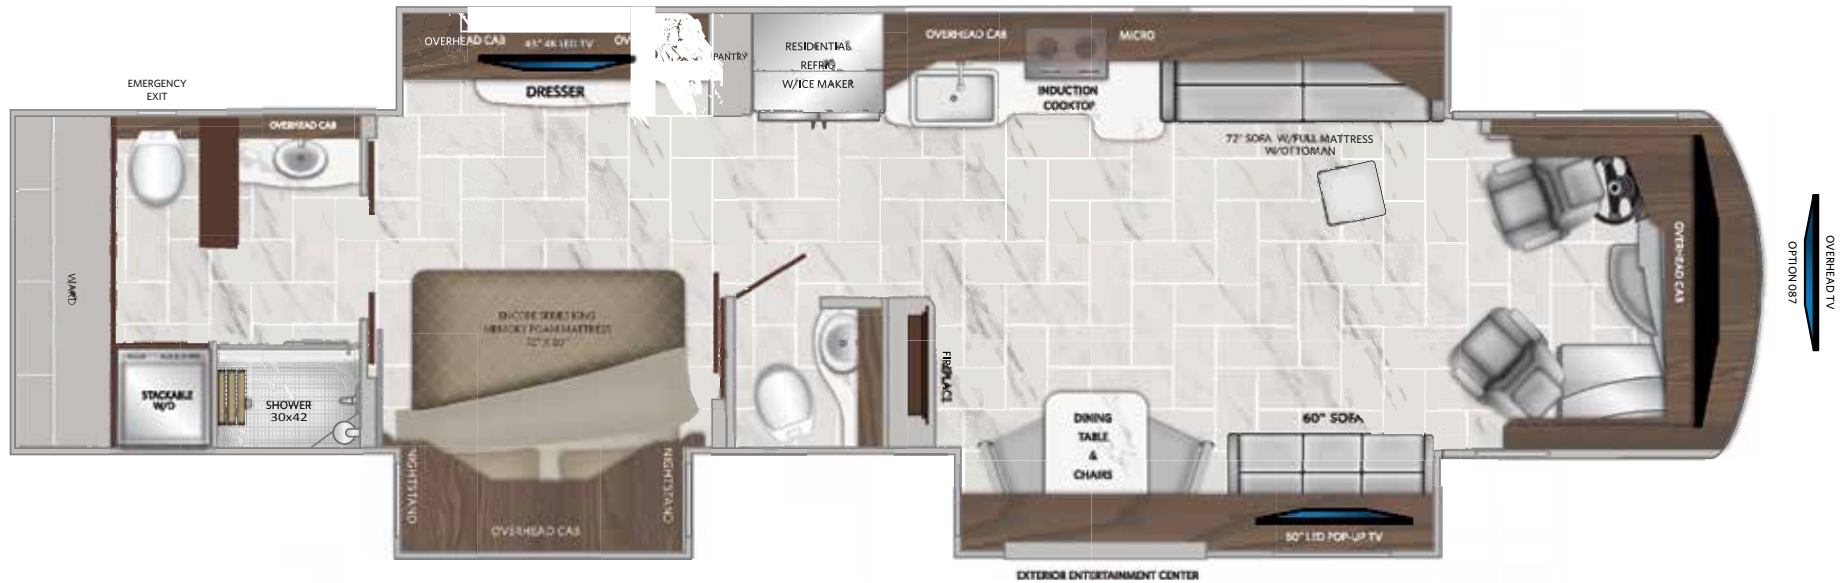

AMERICAN TRADITION

CLASS A DIESEL | MODEL YEAR 2022

42Q
450HP

LIBERTY BRIDGE® CHASSIS
Cummins® L9, 450HP
1250 lb/ft Torque
Hitch Rating: 15,000# 42Q, 42V
Allison 3000 Series Transmission, 6-Speed

42Q OPTIONS

042	STAINLESS EXTERIOR TRIM (8-INCH)	209	MOTION POWER LOUNGE	807	SOFA BED W/MATTRESS
087	FRONT OVERHEAD LED 43" TV	256	ROOF MOUNT PATIO AWNING 2ND DOOR SIDE	965	1ST FULL BAY 90" SLIDE-OUT TRAY
095	SATELLITE WINEGARD IN-MOTION	292	AMG BATTERY PACKAGE	967	2ND FULL BAY 90" SLIDE-OUT TRAY
101	SATELLITE DISH TRAV'LER DISH NETWORK	297	LITHIUM BATTERY PACKAGE	968	2ND FULL BAY 36"/54" SLIDE-OUT TRAY
102	SATELLITE DISH TRAV'LER DIRECT TV	560	VIP DELIVERY		
107	DISHWASHER	563	TECHNOLOGY PACKAGE (JBL® Audio System, WiFi Ranger, Cell Booster, 265W Solar Panel)		
111	EXTERIOR FREEZER				