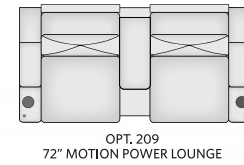

AMERICAN DREAM

CLASS A DIESEL | MODEL YEAR 2022

42Q

450HP

LIBERTY BRIDGE® CHASSIS
 Cummins® L9, 450HP
 1250 lb/ft Torque
 Hitch Rating: 15,000#
 Allison 3000 Series Transmission, 6-Speed

42Q OPTIONS

087	FRONT OVERHEAD LED 43" TV	209	MOTION POWER LOUNGE 72" (forces 807) Zero Proximity and Power Headrest (APEX)	807	SOFA BED W/MATTRESS 80" (forces 209)
095	SATELLITE WINEGARD IN-MOTION	256	ROOF MOUNT PATIO AWNING 2ND DOOR SIDE	965	1ST BAY 90" SLIDE-OUT TRAY
101	SATELLITE DISH TRAV'LER DISH NETWORK	297	LITHIUM BATTERY PACKAGE	967	2ND FULL BAY 90" SLIDE-OUT TRAY
102	SATELLITE DISH TRAV'LER DIRECT TV	560	VIP DELIVERY	968	2ND FULL BAY 36"/54" SLIDE-OUT TRAY
107	DISHWASHER	563	TECHNOLOGY PACKAGE (JBL® Audio System, WiFi Ranger, Cell Booster, 265W Solar Panel)		
111	EXTERIOR FREEZER				