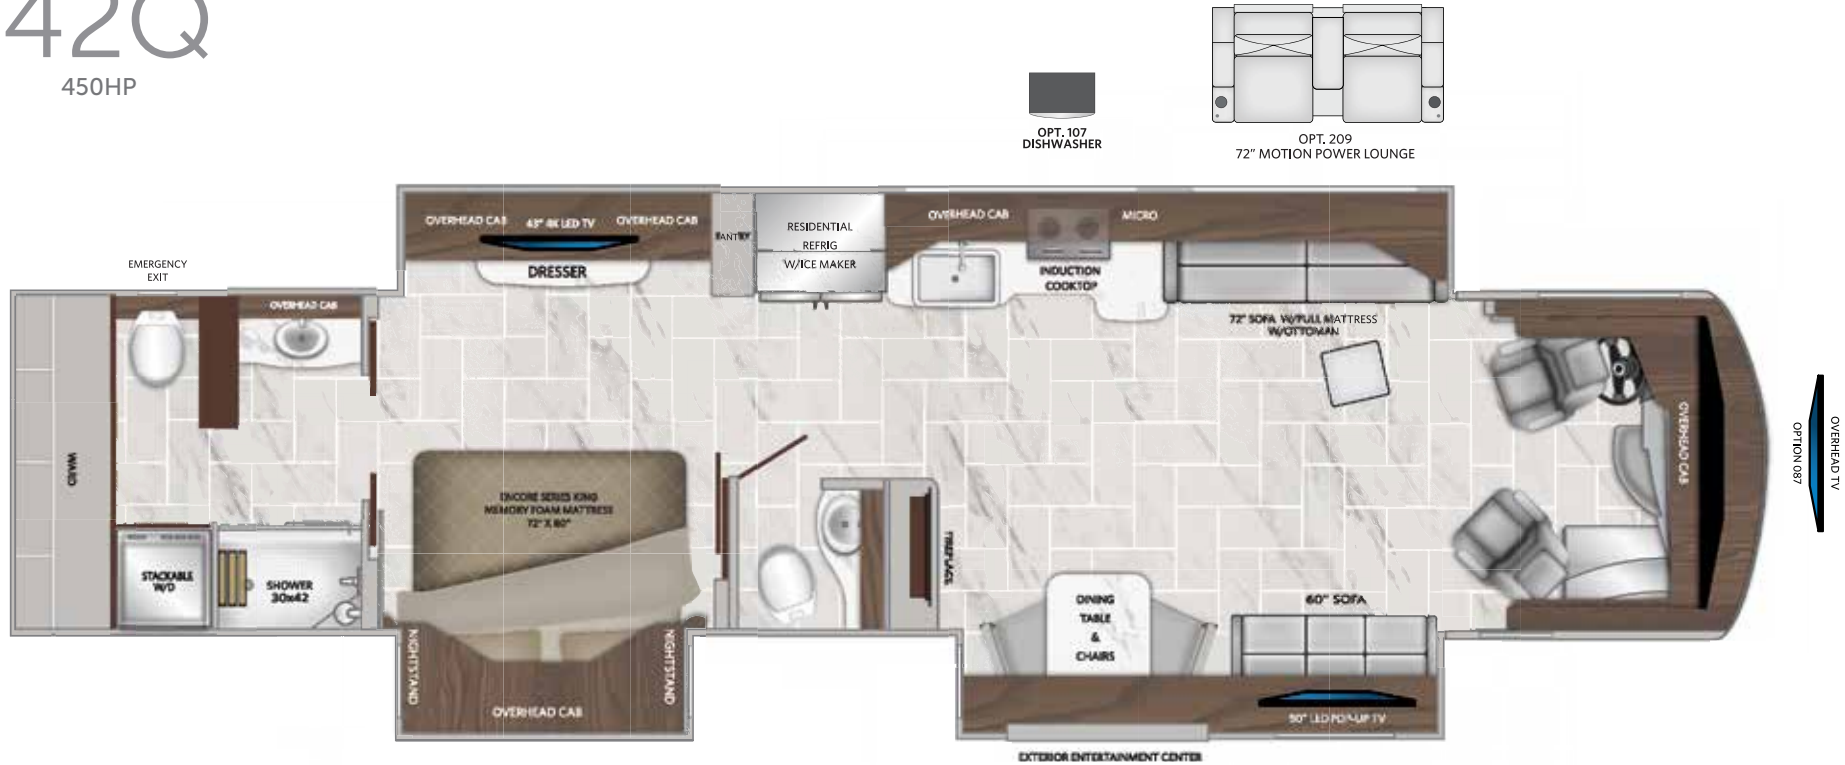

AMERICAN DREAM

CLASS A DIESEL | MODEL YEAR 2022

42Q

450HP

LIBERTY BRIDGE® CHASSIS
 Cummins® L9, 450HP
 1250 lb/ft Torque
 Hitch Rating: 15,000#
 Allison 3000 Series Transmission, 6-Speed

42Q OPTIONS

087	FRONT OVERHEAD LED 43" TV	209	MOTION POWER LOUNGE 72" (forces 807) Zero Proximity and Power Headrest (APEX)	807	SOFA BED W/MATTRESS 80" (forces 209)
095	SATELLITE WINEGARD IN-MOTION	256	ROOF MOUNT PATIO AWNING 2ND DOOR SIDE	965	1ST BAY 90" SLIDE-OUT TRAY
101	SATELLITE DISH TRAV'LER DISH NETWORK	297	LITHIUM BATTERY PACKAGE	967	2ND FULL BAY 90" SLIDE-OUT TRAY
102	SATELLITE DISH TRAV'LER DIRECT TV	560	VIP DELIVERY	968	2ND FULL BAY 36"/54" SLIDE-OUT TRAY
107	DISHWASHER	563	TECHNOLOGY PACKAGE (JBL® Audio System, WiFi Ranger, Cell Booster, 265W Solar Panel)		
111	EXTERIOR FREEZER				