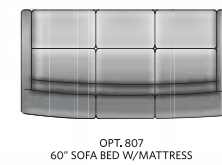

AMERICAN DREAM

CLASS A DIESEL | MODEL YEAR 2022

42Q

450HP

LIBERTY BRIDGE® CHASSIS
 Cummins® L9, 450HP
 1250 lb/ft Torque
 Hitch Rating: 15,000#
 Allison 3000 Series Transmission, 6-Speed

42Q OPTIONS

087	FRONT OVERHEAD LED 43" TV	209	MOTION POWER LOUNGE 72" (forces 807) Zero Proximity and Power Headrest (APEX)	807	SOFA BED W/MATTRESS 80" (forces 209)
095	SATELLITE WINEGARD IN-MOTION	256	ROOF MOUNT PATIO AWNING 2ND DOOR SIDE	965	1ST BAY 90" SLIDE-OUT TRAY
101	SATELLITE DISH TRAV'LER DISH NETWORK	297	LITHIUM BATTERY PACKAGE	967	2ND FULL BAY 90" SLIDE-OUT TRAY
102	SATELLITE DISH TRAV'LER DIRECT TV	560	VIP DELIVERY	968	2ND FULL BAY 36"/54" SLIDE-OUT TRAY
107	DISHWASHER	563	TECHNOLOGY PACKAGE (JBL® Audio System, WiFi Ranger, Cell Booster, 265W Solar Panel)		
111	EXTERIOR FREEZER				