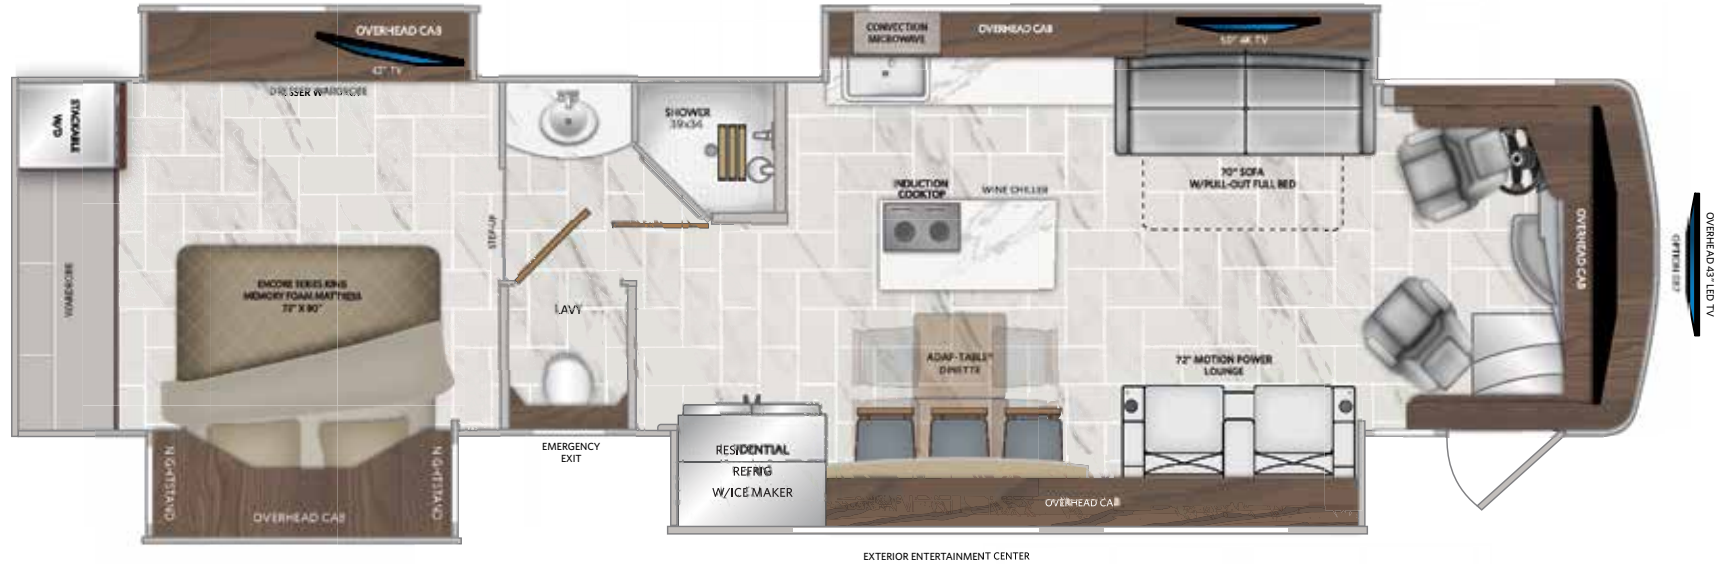

# 39RK — NEW FLOORPLAN

450HP

AMERICAN DREAM  
CLASS A DIESEL | MODEL YEAR 2022

LIBERTY BRIDGE® CHASSIS  
Cummins® L9, 450HP  
1250 lb/ft Torque  
Hitch Rating: 15,000#  
Allison 3000 Series Transmission, 6-Speed

## 39RK OPTIONS — NEW FLOORPLAN

087	FRONT OVERHEAD LED 43" TV	256	ROOF MOUNT PATIO AWNING 2ND DOOR SIDE	628	LOVE SEAT
095	SATELLITE DISH WINEGARD IN-MOTION	297	LITHIUM BATTERY PACKAGE	965	1ST BAY 90" SLIDE-OUT TRAY
101	SATELLITE DISH TRAV'LER DISH NETWORK	498	DUAL EURO RECLINERS	966	1ST BAY 36"/54" SLIDE-OUT TRAY
102	SATELLITE DISH TRAV'LER DIRECT TV	560	VIP DELIVERY		
107	DISHWASHER	563	TECHNOLOGY PACKAGE (JBL® Audio System, WiFi Ranger, Cell Booster, 265W Solar Panel)		
111	EXTERIOR FREEZER				